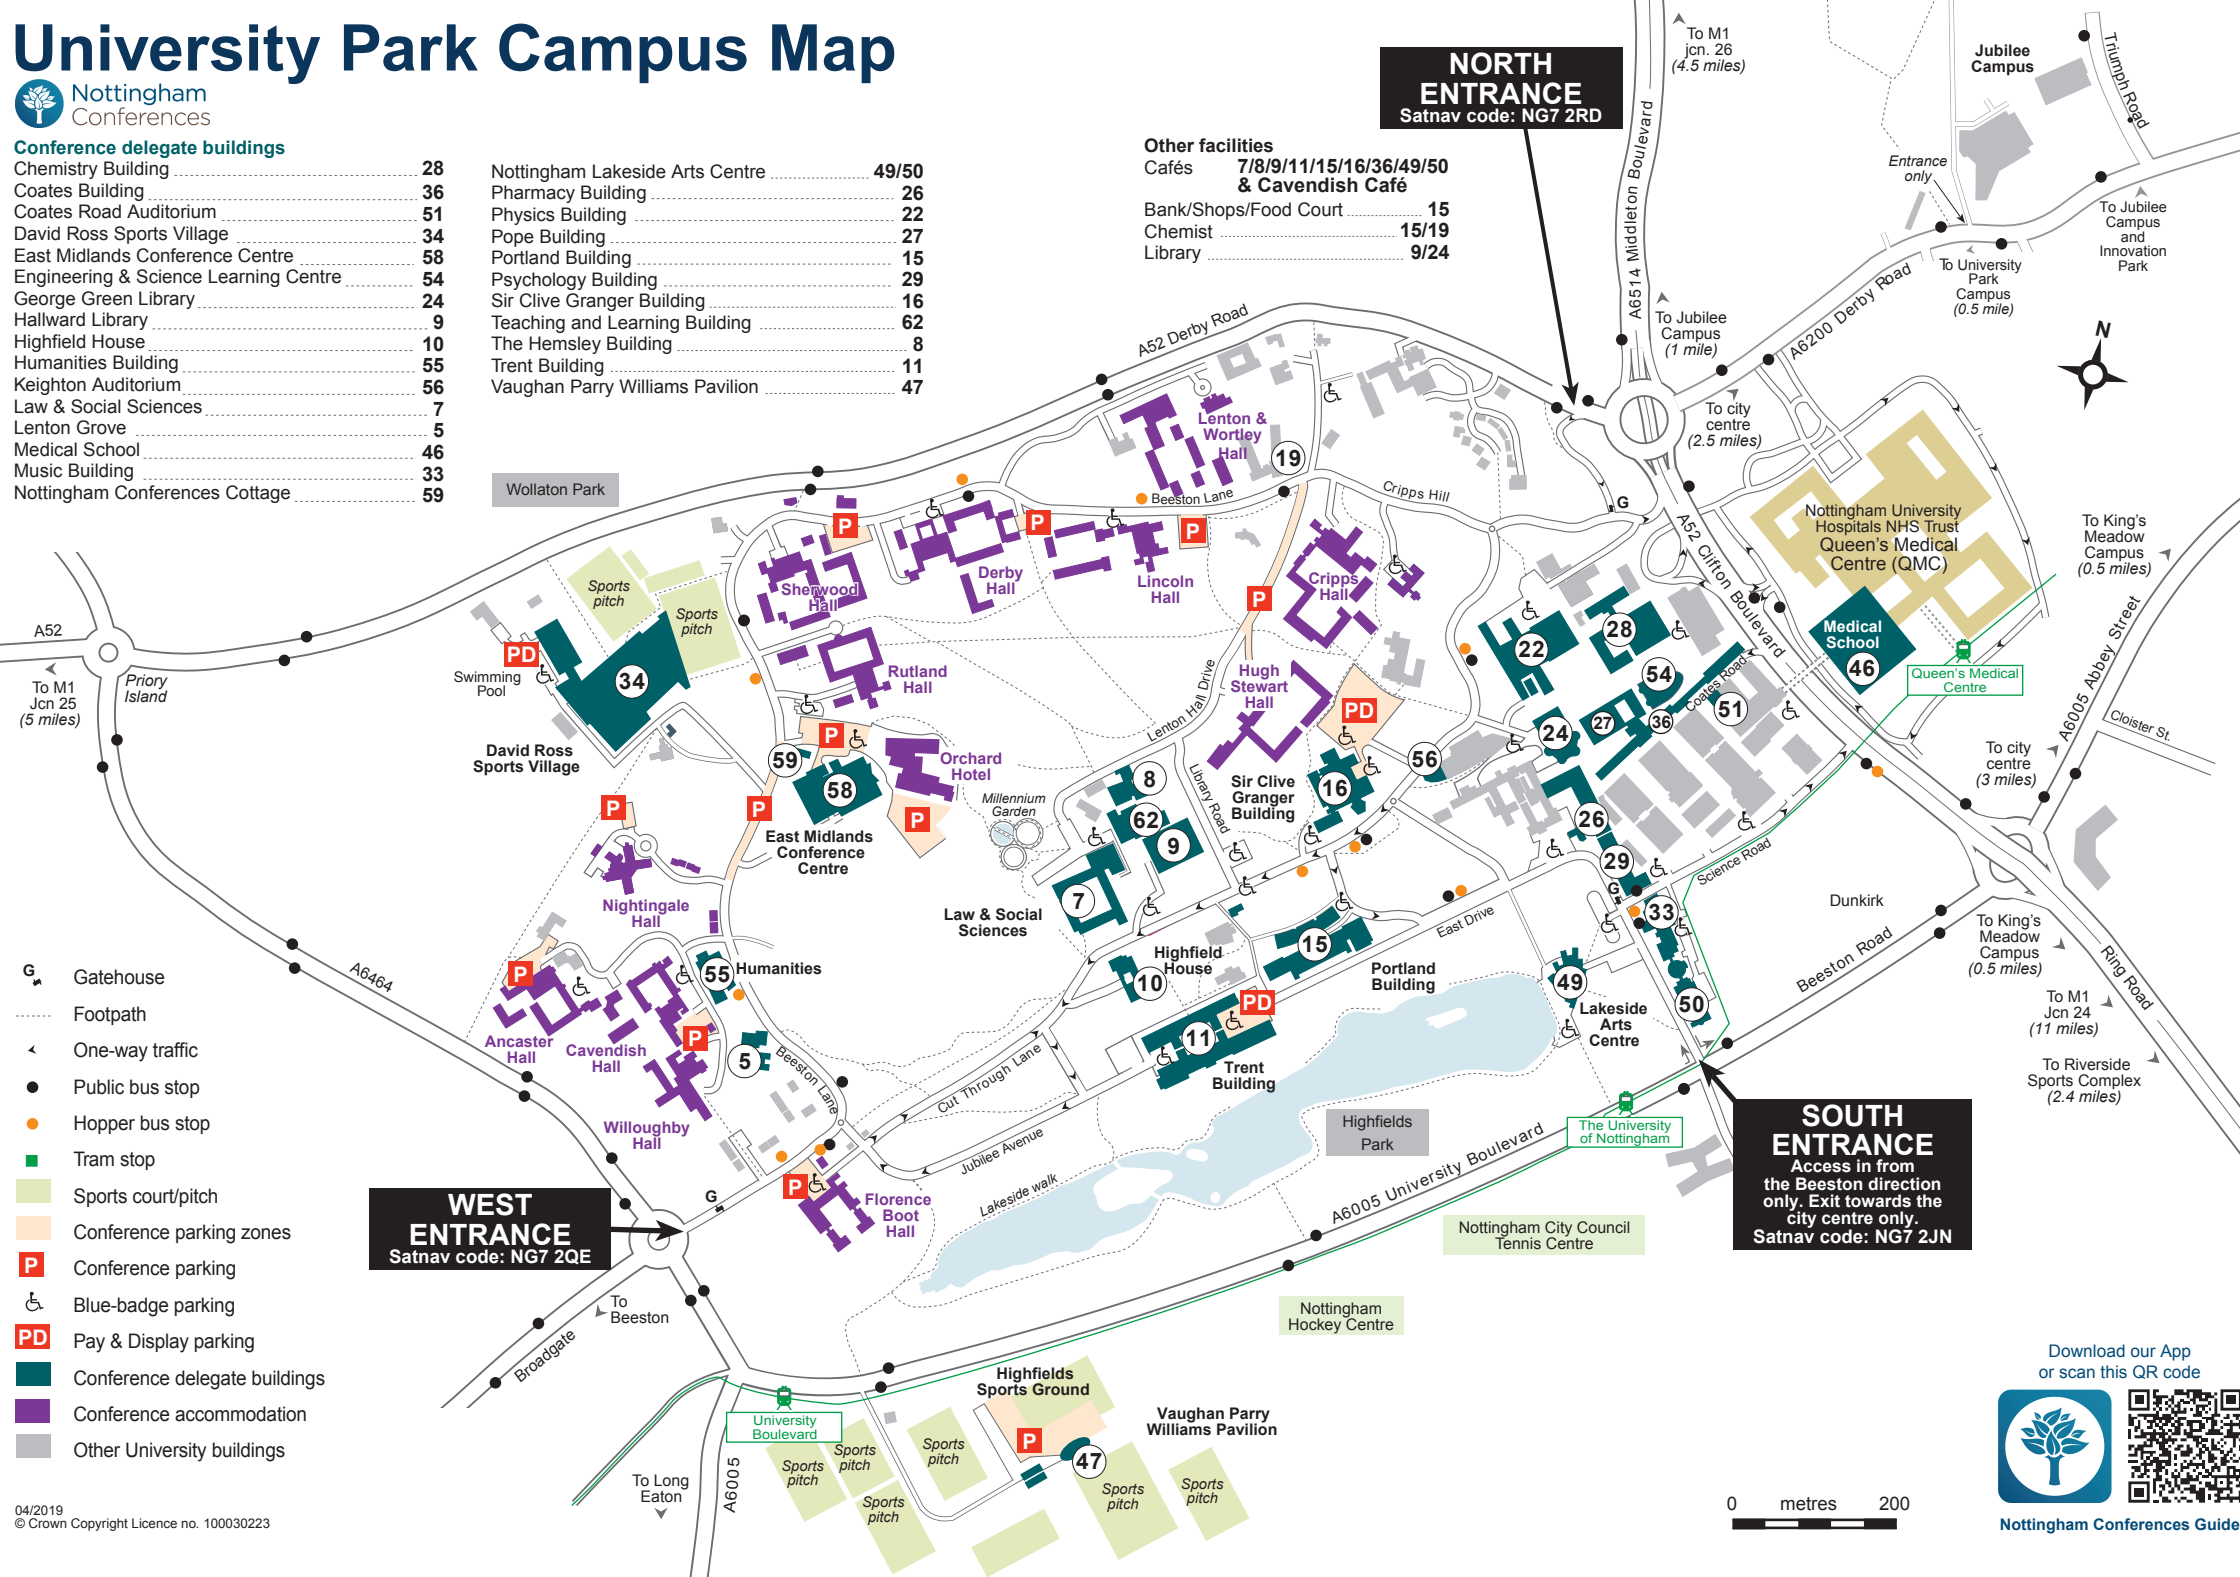

University Park Campus Map

Conference delegate buildings

Chemistry Building	28
Coates Building	36
Coates Road Auditorium	51
David Ross Sports Village	34
East Midlands Conference Centre	58
Engineering & Science Learning Centre	54
George Green Library	24
Hallward Library	9
Highfield House	10
Humanities Building	55
Keighton Auditorium	56
Law & Social Sciences	7
Lenton Grove	5
Medical School	46
Music Building	33
Nottingham Conferences Cottage	59

Nottingham Lakeside Arts Centre	49/50
Pharmacy Building	26
Physics Building	22
Pope Building	27
Portland Building	15
Psychology Building	29
Sir Clive Granger Building	16
Teaching and Learning Building	62
The Hemsley Building	8
Trent Building	11
Vaughan Parry Williams Pavilion	47

Other facilities

Cafés	7/8/9/11/15/16/36/49/50
& Cavendish Café	
Bank/Shops/Food Court	15
Chemist	15/19
Library	9/24

WEST ENTRANCE
Satnav code: NG7 2QE

NORTH ENTRANCE
Satnav code: NG7 2RD

SOUTH ENTRANCE
Access in from the Beeston direction only. Exit towards the city centre only.
Satnav code: NG7 2JN

- G Gatehouse
- Footpath
- < One-way traffic
- Public bus stop
- Hopper bus stop
- Tram stop
- Sports court/pitch
- Conference parking zones
- P Conference parking
- ♿ Blue-badge parking
- PD Pay & Display parking
- Conference delegate buildings
- Conference accommodation
- Other University buildings