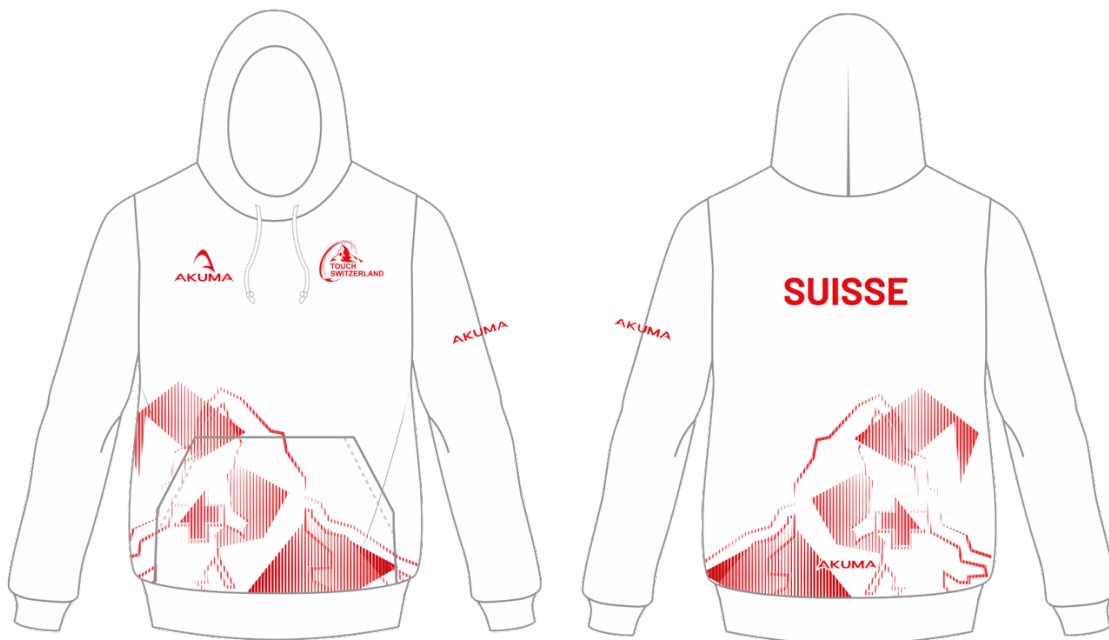

Touch Switzerland Compulsory Kit

JURO Playing Uniform (Men's 30's / Men's 40s)

JURO Presentation T-Shirt

AKUMA

<https://www.akumasports.com/>

Touch Switzerland Additional Kit

JURO Red Hoody

JURO White Hoody

AKUMA

<https://www.akumasports.com/>

JURO Red Sweatshirt

JURO White Sweatshirt

AKUMA

<https://www.akumasports.com/>

JURO Red Midlayer

JURO White Midlayer