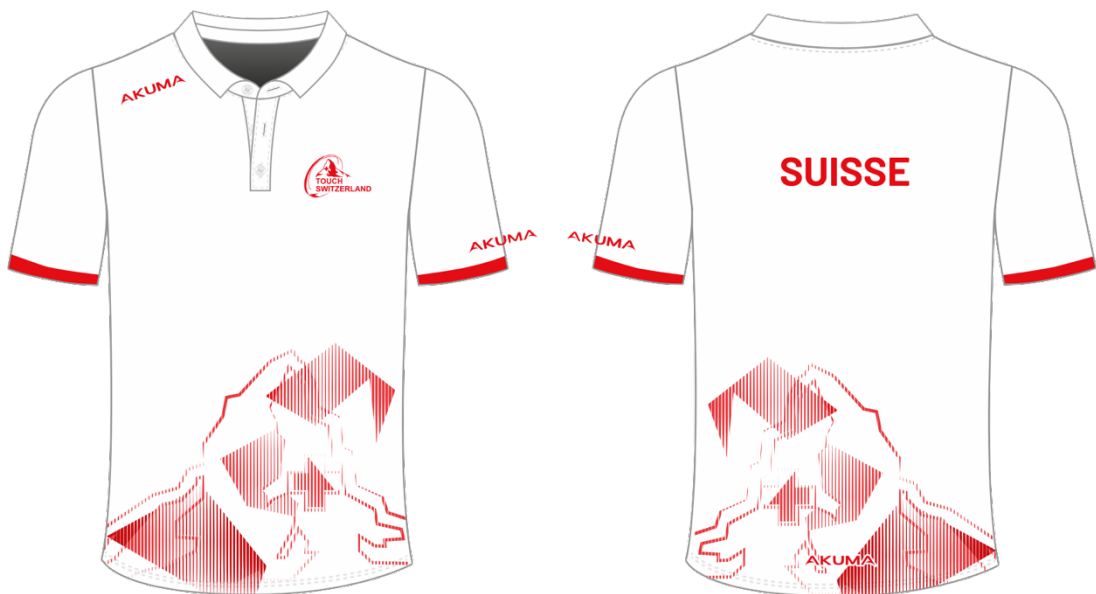

AKUMA

<https://www.akumasports.com/>

JURO Red Drill Top (Training Jacket)

JURO White Drill Top (Training Jacket)

AKUMA

<https://www.akumasports.com/>

JURO Red Polo

JURO White Polo